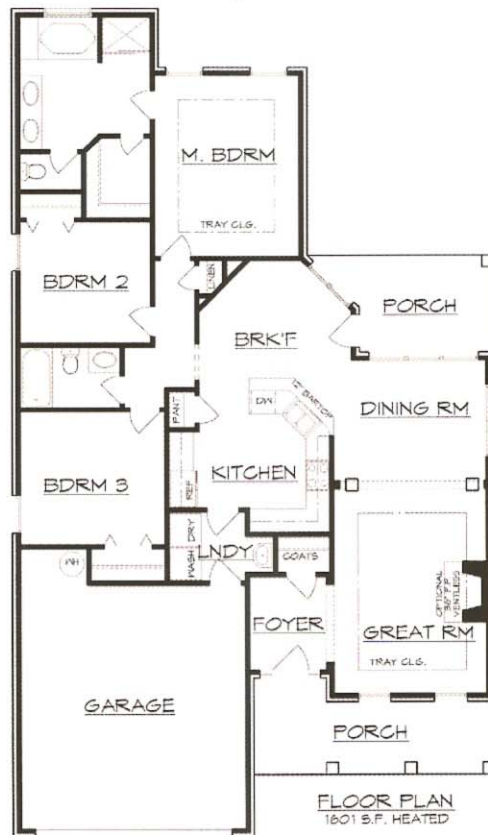

The Daisy

Approx. 1,601 Heated Square Feet —
3 Bedrooms / 2 Bathrooms

THIS PLAN IS INTENDED TO BE USED FOR ILLUSTRATION PURPOSES ONLY.
BUILDER MAY ALTER THIS PLAN & FEATURES W/O NOTICE. ROOM SIZES ARE APPROXIMATE.
FIREPLACES ARE OPTIONAL AND MAY NOT BE IN A PARTICULAR HOME.