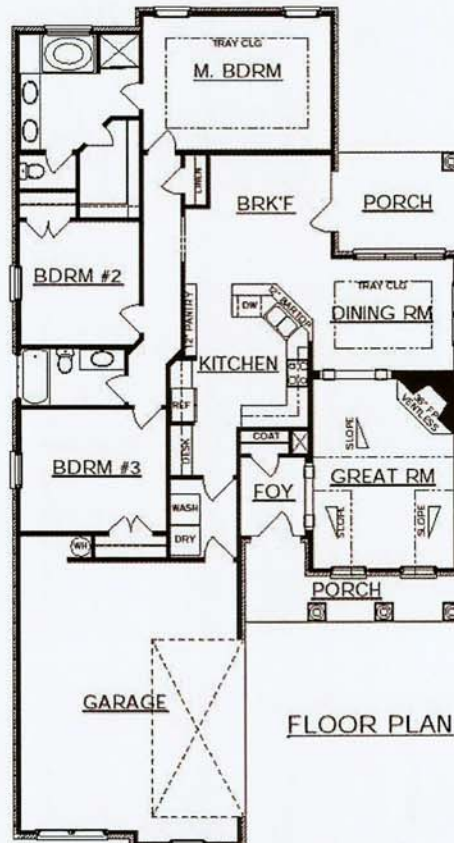

The River Maple

Approx. 1,722 Heated Square Feet —
3 Bedrooms / 2 Bathrooms

FLOOR PLAN

THIS PLAN IS INTENDED TO BE USED FOR ILLUSTRATION PURPOSES ONLY.
BUILDER MAY ALTER THIS PLAN & FEATURES W/O NOTICE. ROOM SIZES ARE APPROXIMATE.
FIREPLACES ARE OPTIONAL AND MAY NOT BE IN A PARTICULAR HOME.