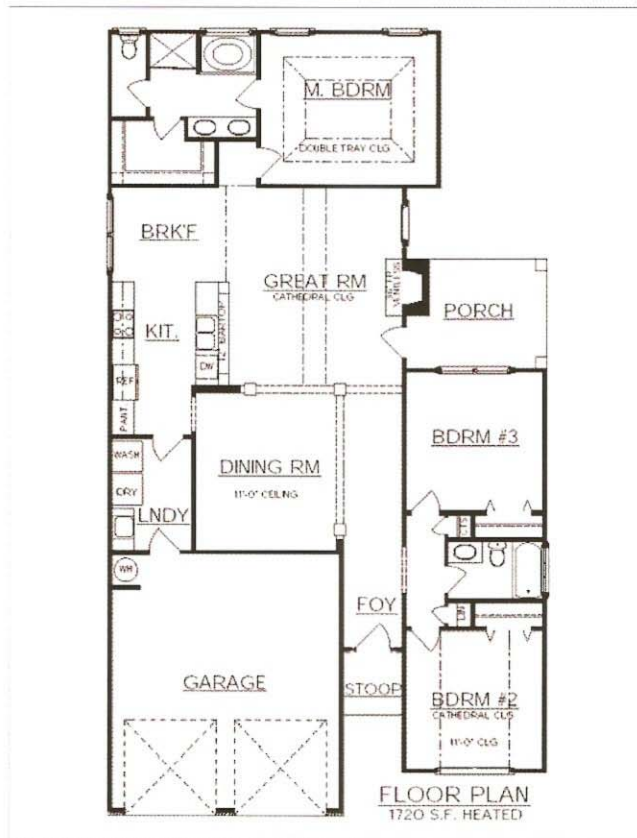

The Silver Maple

Approx. 1,720 Heated Square Feet —
3 Bedrooms / 2 Bathrooms

THIS PLAN IS INTENDED TO BE USED FOR ILLUSTRATION PURPOSES ONLY.
BUILDER MAY ALTER THIS PLAN & FEATURES W/O NOTICE. ROOM SIZES ARE APPROXIMATE.
FIREPLACES ARE OPTIONAL AND MAY NOT BE IN A PARTICULAR HOME.